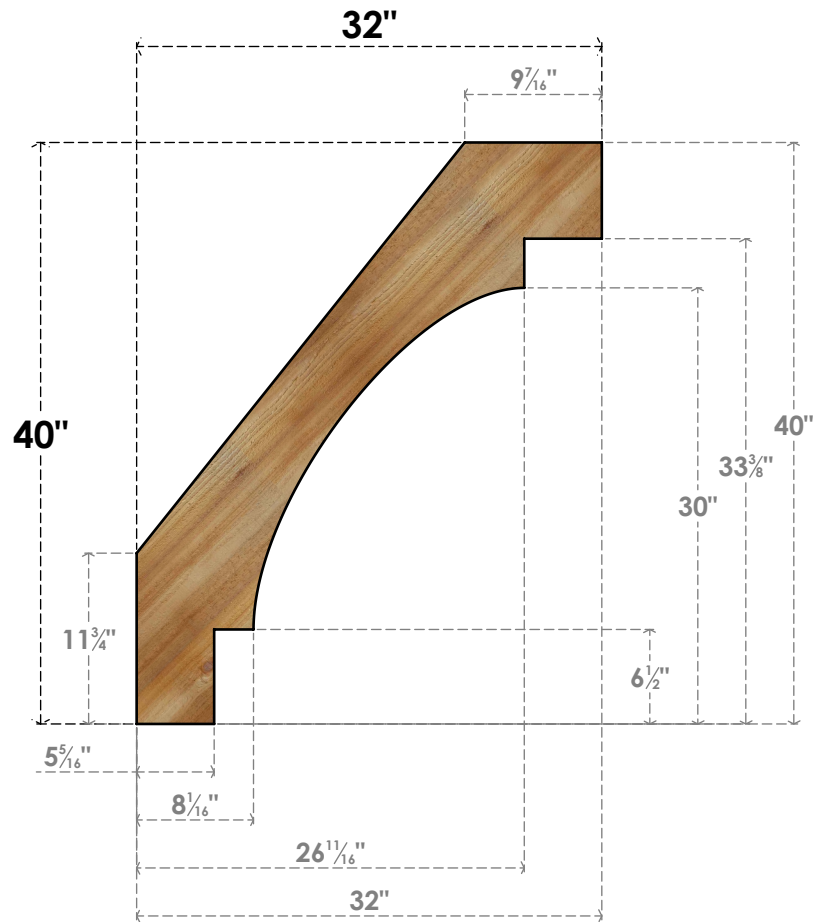

BRC06X32X40MRC00RWR

6"W X 32"D X 40"H MERCED ROUGH SAWN BRACE, WESTERN RED CEDAR

SIDE

FRONT

EKENA MILLWORK
 2300 WEST MAIN ST.
 CLARKSVILLE, TX 75426
 TOLL FREE: 866-607-0453
 WWW.EKENAMILLWORK.COM

NOTES

1. INSTALLATION TO BE COMPLETED IN ACCORDANCE WITH MANUFACTURER'S SPECIFICATIONS.
2. DRAWING MAY NOT BE TO SCALE
3. THIS DRAWING IS INTENDED FOR DESIGN AND PLANNING PURPOSES ONLY.
4. ALL INFORMATION CONTAINED HEREIN WAS CURRENT AT THE TIME OF DEVELOPMENT BUT MUST BE REVIEWED AND APPROVED BY THE PRODUCT MANUFACTURER TO BE CONSIDERED ACCURATE.
5. PRODUCTS ARE NOT KILN DRIED. THIS ITEM IS UNIQUE AND WILL CONTAIN THE NATURAL VARIATIONS THAT THE WOOD SPECIES OFFERS. THIS MAY RESULT IN VARIATIONS UP TO 1/4"